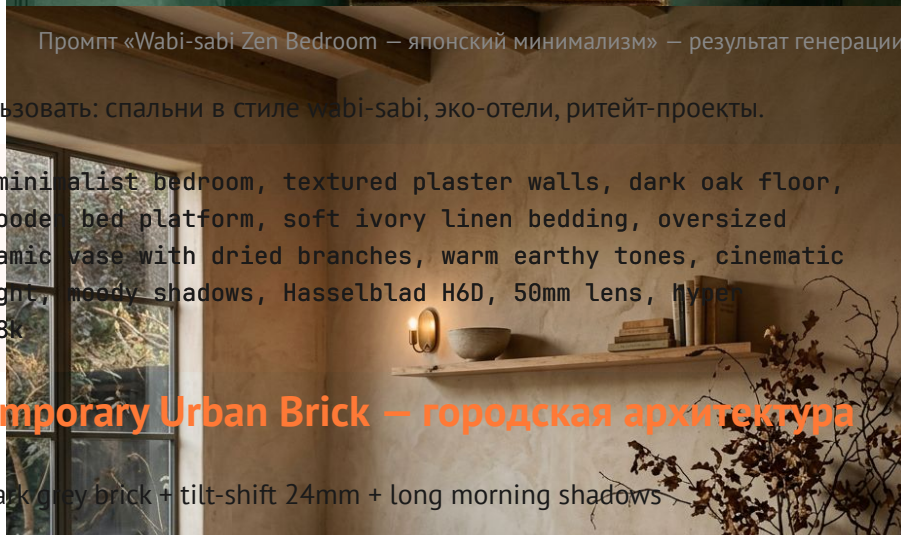

2. Wabi-sabi Zen Bedroom — японский минимализм

☒ Фишка: textured plaster + dark oak + Hasselblad — moody shadows

Промпт «Wabi-sabi Zen Bedroom — японский минимализм» — результат генерации

Когда использовать: спальни в стиле wabi-sabi, эко-отели, ритейл-проекты.

Wabi-sabi minimalist bedroom, textured plaster walls, dark oak floor, floating wooden bed platform, soft ivory linen bedding, oversized rustic ceramic vase with dried branches, warm earthy tones, cinematic natural light, moody shadows, Hasselblad H6D, 50mm lens, hyper-detailed, 8k